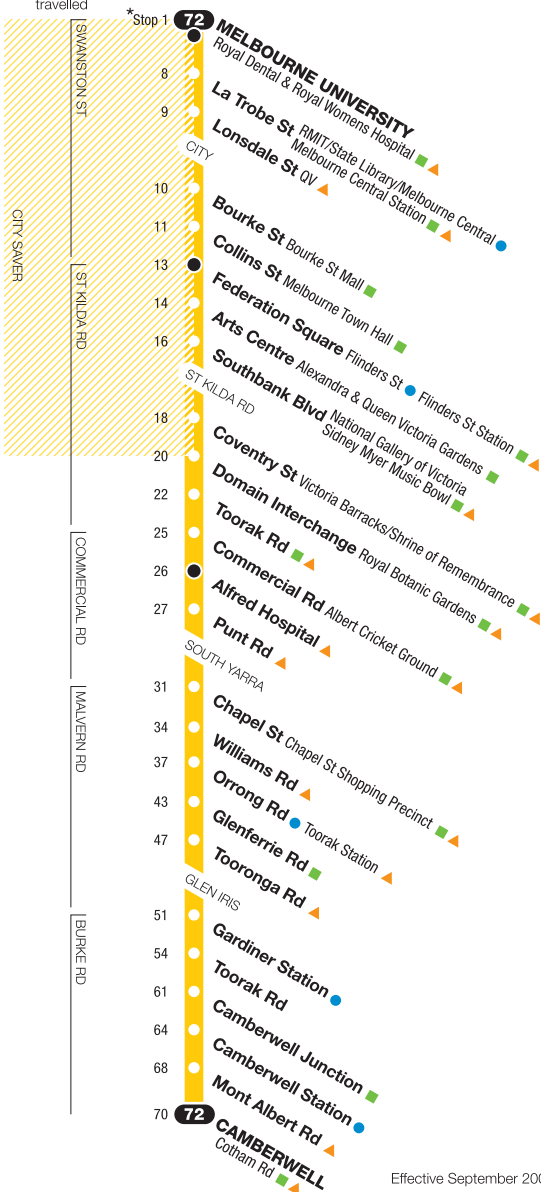

Melbourne University – Camberwell

Route 72 via City > St Kilda Rd > South Yarra > Glen Iris

Estimated peak hour travel times

8 mins

8

8

6

6

12

6

10

8

Streets travelled

Effective September 2006

Ticketing Zones

* Not all stops shown