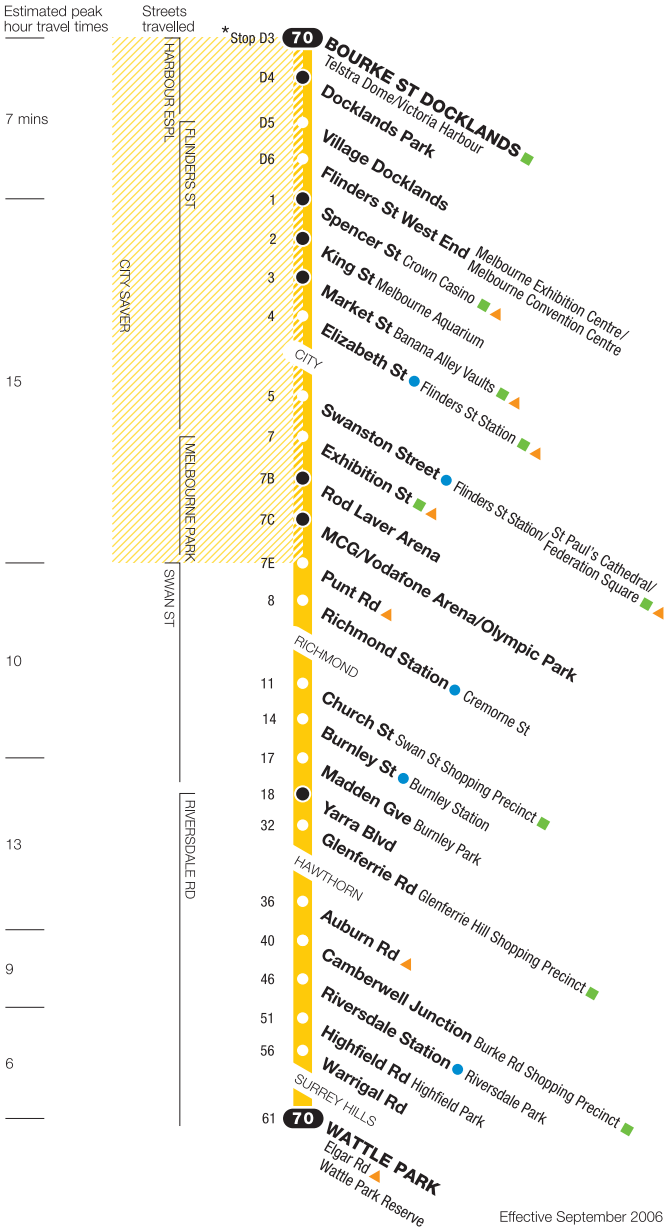

Bourke St Docklands – Wattle Park

Route 70 via Richmond > Hawthorn > Camberwell > Surrey Hills

Effective September 2006

* Not all stops shown
 For train, tram and bus information call 131 638 / (TTY) 9619 2727 or visit metlinkmelbourne.com.au
 Metcard Helpline (TTY) 1800 652 313