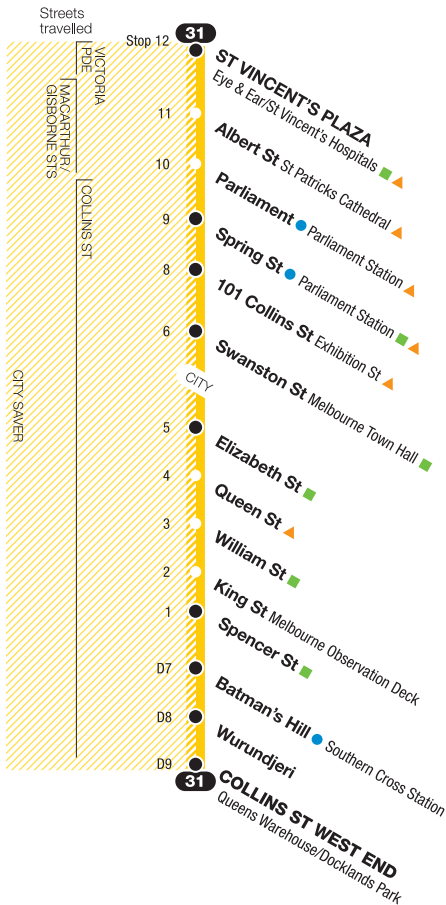

St Vincent's Plaza – Collins St West End

Route 31 via City (Collins St)

Estimated peak hour travel times

Effective September 2006

For train, tram and bus information call 131 638 / (TTY) 9619 2727 or visit metlinkmelbourne.com.au
Metcard Helpline (TTY) 1800 652 313