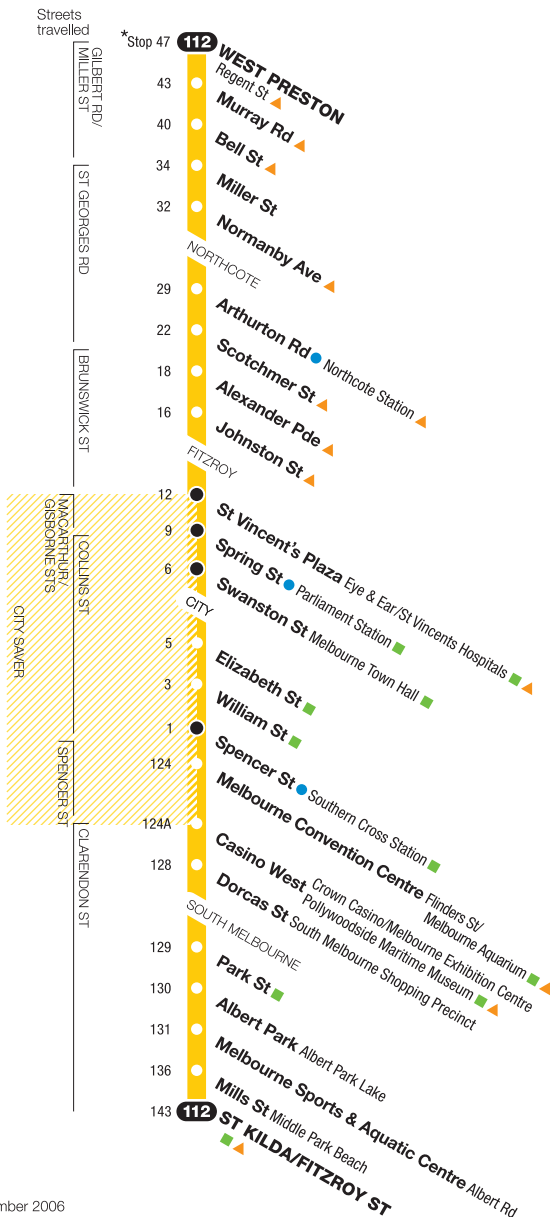

West Preston – St Kilda/Fitzroy St

Route 112 via Northcote > Fitzroy > City > Sth Melbourne

Estimated peak hour travel times

6 mins

19

13

11

8

9

14

Effective September 2006

Ticketing Zones

* Not all stops shown

For train, tram and bus information call 131 638 / (TTY) 9619 2727 or visit metlinkmelbourne.com.au

Metcard Helpline (TTY) 1800 652 313