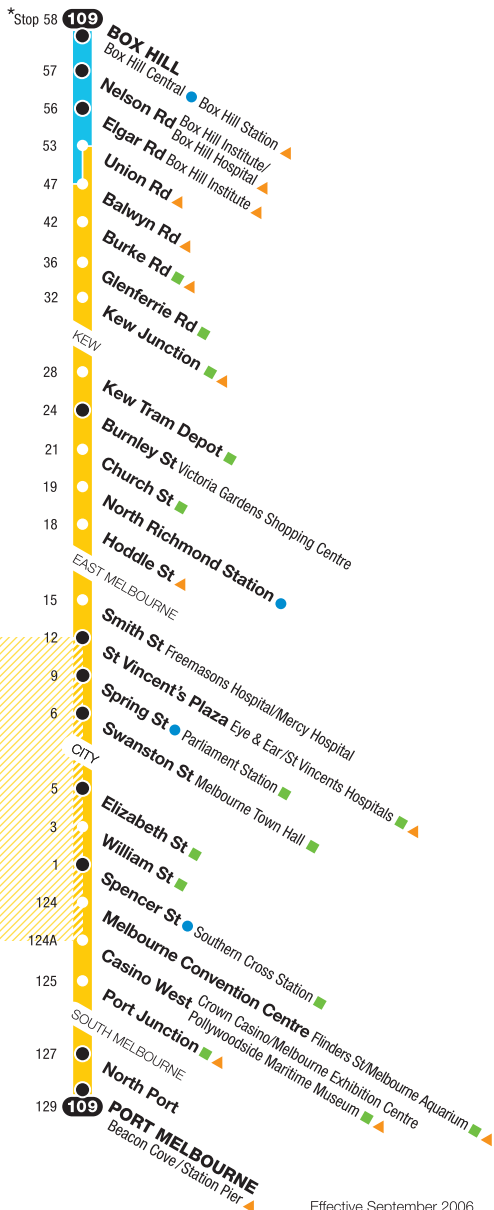

# Box Hill – Port Melbourne

Route 109 via Sth Melb > City > East Melb > Kew

Estimated peak hour travel times  
Streets travelled

5 mins

8

20

8

16

9

WHITEHORSE RD

LOTHAM RD

HIGH ST STH

BARKERS RD  
VICTORIA ST

VICTORIA PDE

GISBORNE/MACARTHUR STS  
COLLINS ST

SPENCER ST

STATION ST (LIGHT RAIL RESERVE)

CITY SAVER

Effective September 2006

Ticketing Zones

For train, tram and bus information call 131 638 / (TTY) 9619 2727 or visit [metlinkmelbourne.com.au](http://metlinkmelbourne.com.au)