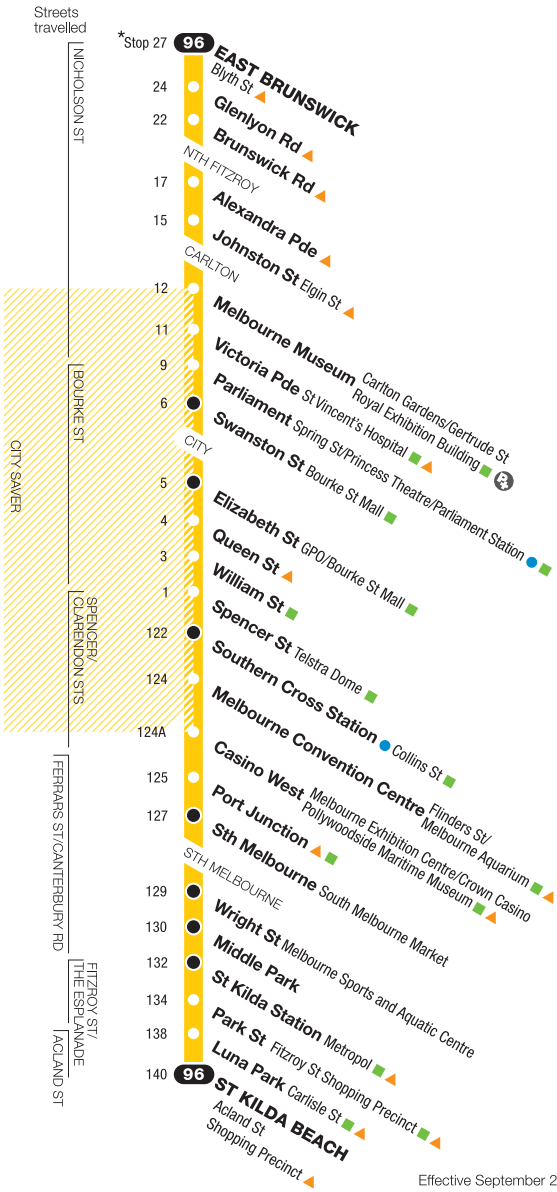

East Brunswick – St Kilda Beach

Route 96 via North Fitzroy > Carlton > City > South Melbourne

Estimated peak hour travel times

Effective September 2006

Park+Ride
* Not all stops shown

For train, tram and bus information call 131 638 / (TTY) 9619 2727 or visit metlinkmelbourne.com.au
Metcard Helpline (TTY) 1800 652 313