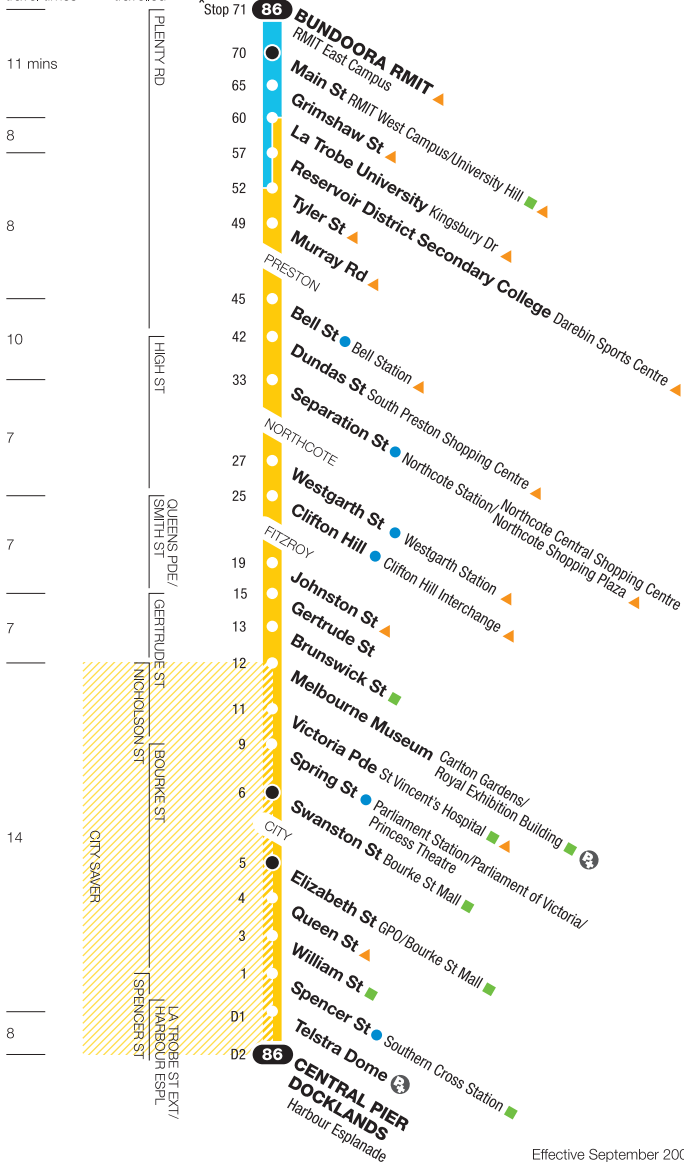

Bundoora RMIT – Telstra Dome Docklands

Route 86 via Preston > Northcote > Fitzroy > City

peak hour travel times

Streets travelled

Effective September 2006

* Not all stops shown

For train, tram and bus information
call 131 638 / (TTY) 9619 2727 or visit
metlinkmelbourne.com.au