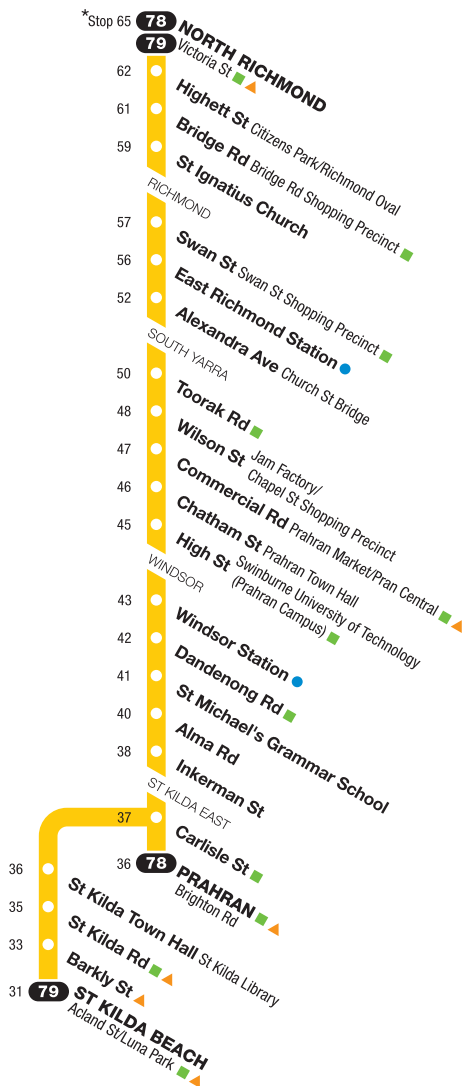

North Richmond – Prahran North Richmond – St Kilda Beach

Route 78/79 via Richmond > South Yarra > Windsor > St Kilda East

Estimated peak hour travel times

Streets travelled

5 mins

6

8

6

5

CHURCH ST

CHAPEL ST

CARLISLE ST (ROUTE 79)

Effective September 2006

Ticketing Zones

* Not all stops shown

For train, tram and bus information call 131 638 / (TTY) 9619 2727 or visit metlinkmelbourne.com.au