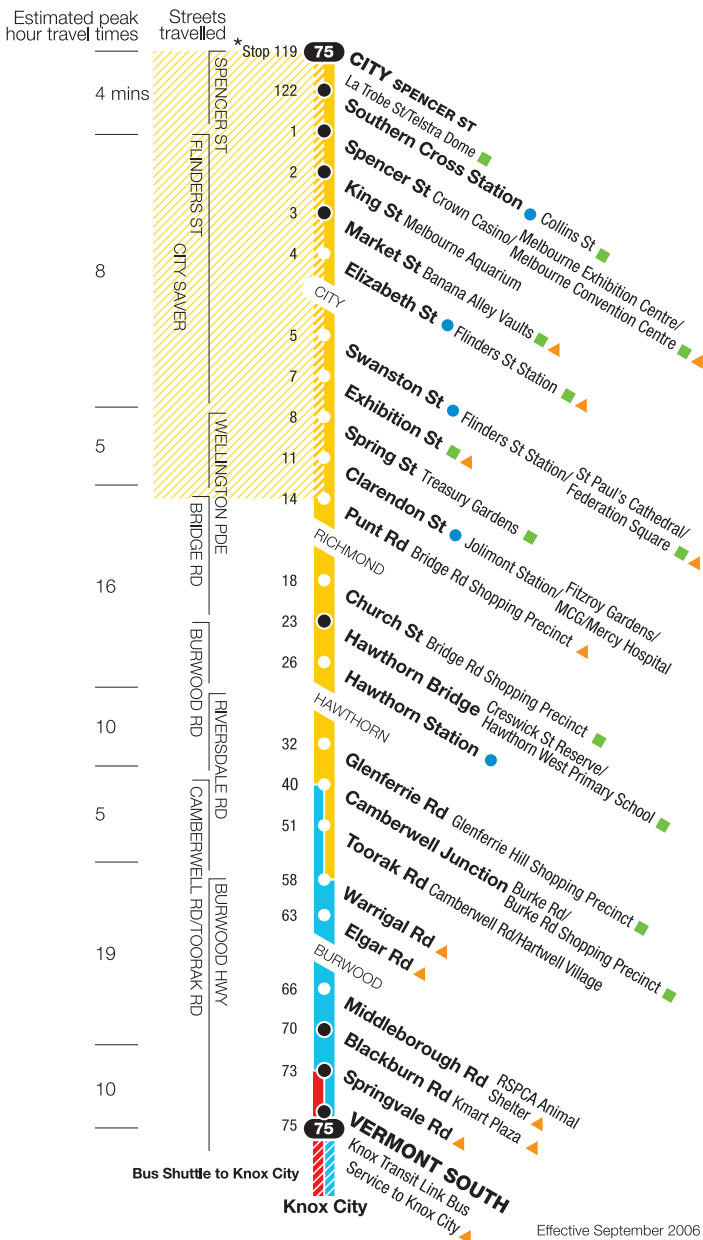

City Spencer St – Vermont South

Route 75 via City > Richmond > Hawthorn > Burwood

Ticketing Zones

* Not all stops shown

For train, tram and bus information call 131 638 / (TTY) 9619 2727 or visit metlinkmelbourne.com.au