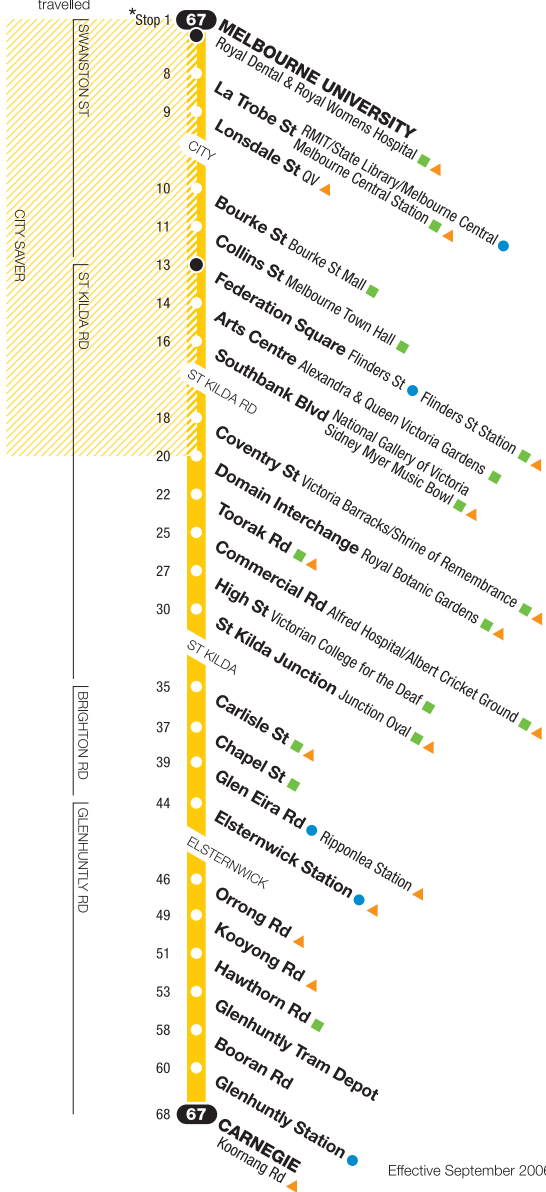

Melbourne University – Carnegie

Route 67 via City > St Kilda Rd > St Kilda > Elsternwick

Estimated peak hour travel times

8 mins

8

8

11

5

7

8

8

Streets travelled

Effective September 2006

Ticketing Zones

* Not all stops shown

For train, tram and bus information call 131 638 / (TTY) 9619 2727 or visit metlinkmelbourne.com.au