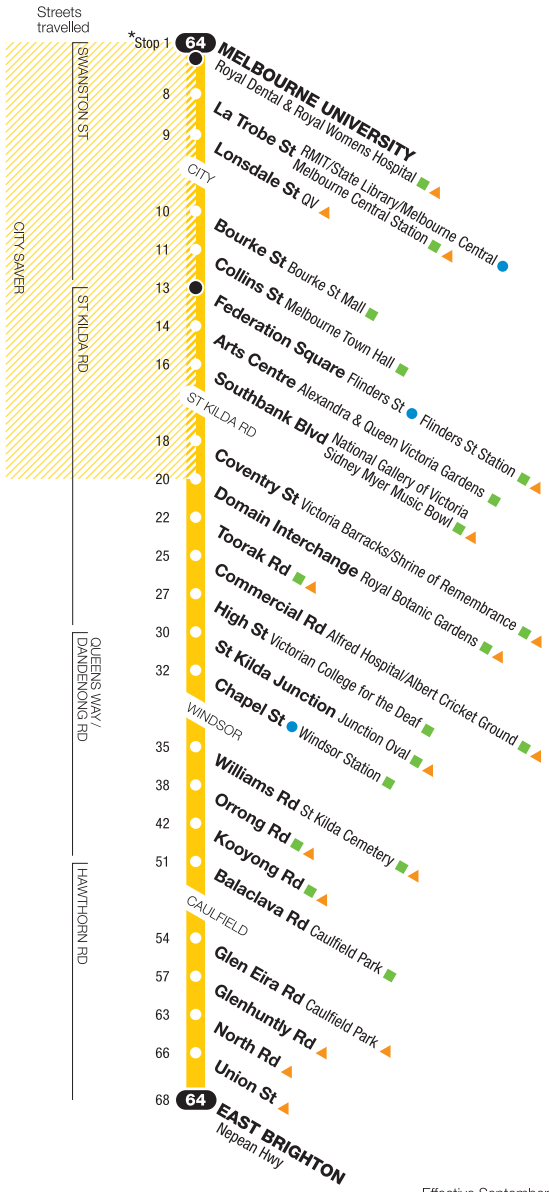

Melbourne University – East Brighton

Route 64 via City > St Kilda Rd > Windsor > Caulfield

Estimated peak hour travel times

Effective September 2006

* Not all stops shown
 For train, tram and bus information call 131 638 / (TTY) 9619 2727 or visit metlinkmelbourne.com.au
 Metcard Helpline (TTY) 1800 652 313