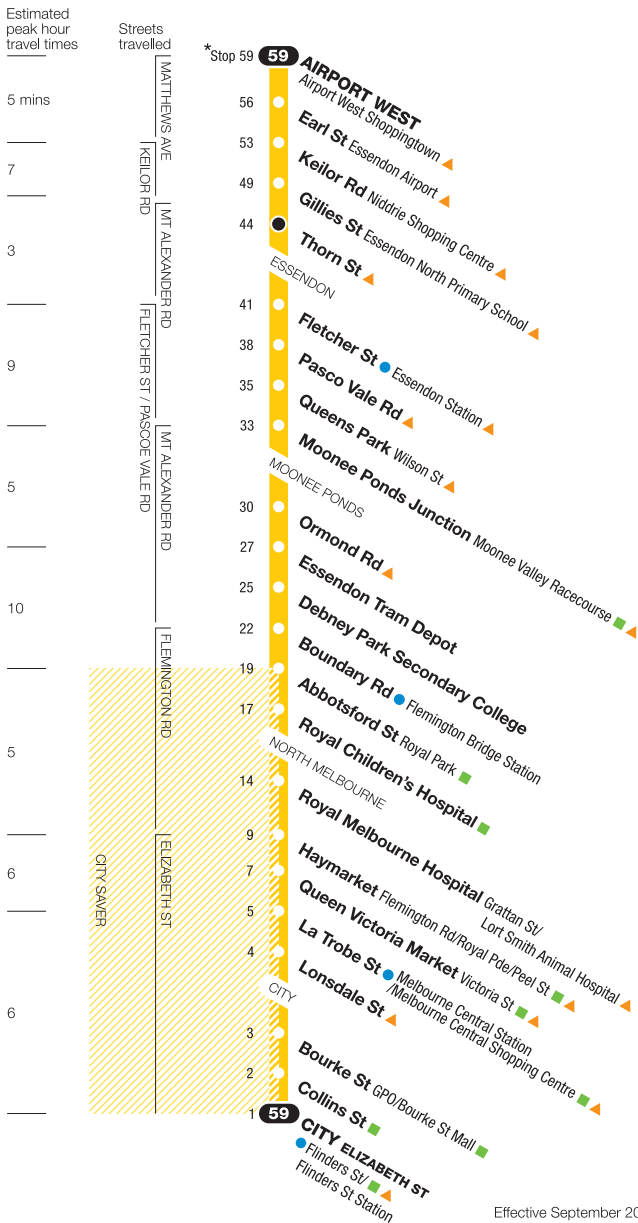

Airport West – City Elizabeth St

Route 59 via Essendon > Moonee Ponds > Nth Melb > City

Effective September 2006

Ticketing Zones

* Not all stops shown

For train, tram and bus information call 131 638 / (TTY) 9619 2727 or visit metlinkmelbourne.com.au