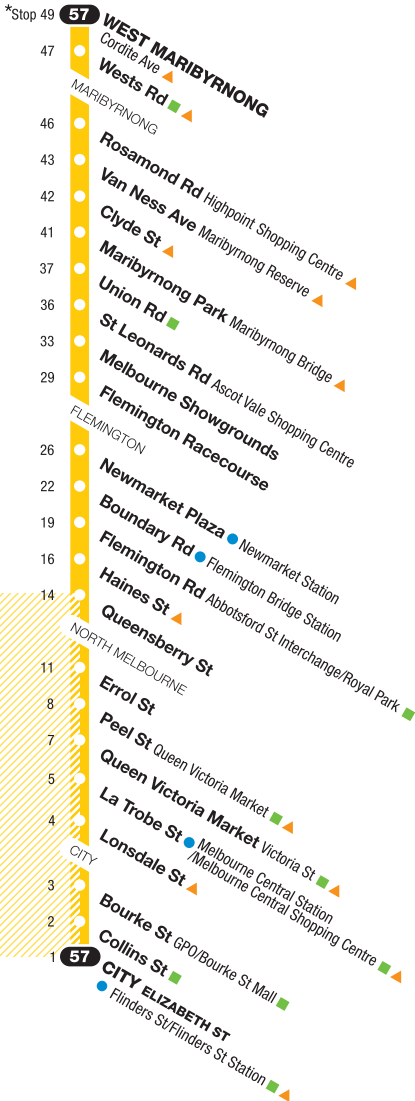

West Maribyrnong – City Elizabeth St

Route 57 via Maribyrnong > Flemington > Nth Melb > City

Estimated peak hour travel times

5 mins

5

7

3

9

4

8

3

6

Streets travelled

CORRIE AVE
FALEIGH RD

MARIBYRNONG RD
UNION RD

ERSOM RD
RACECOURSE RD

FLEMINGTON RD
ABBOTSFORD ST

QUEENSBERRY ST/
ERROL ST
VICTORIA ST
ELIZABETH ST

CITY SAVER

Effective September 2006

Ticketing Zones

* Not all stops shown

For train, tram and bus information call 131 638 / (TTY) 9619 2727 or visit metlinkmelbourne.com.au