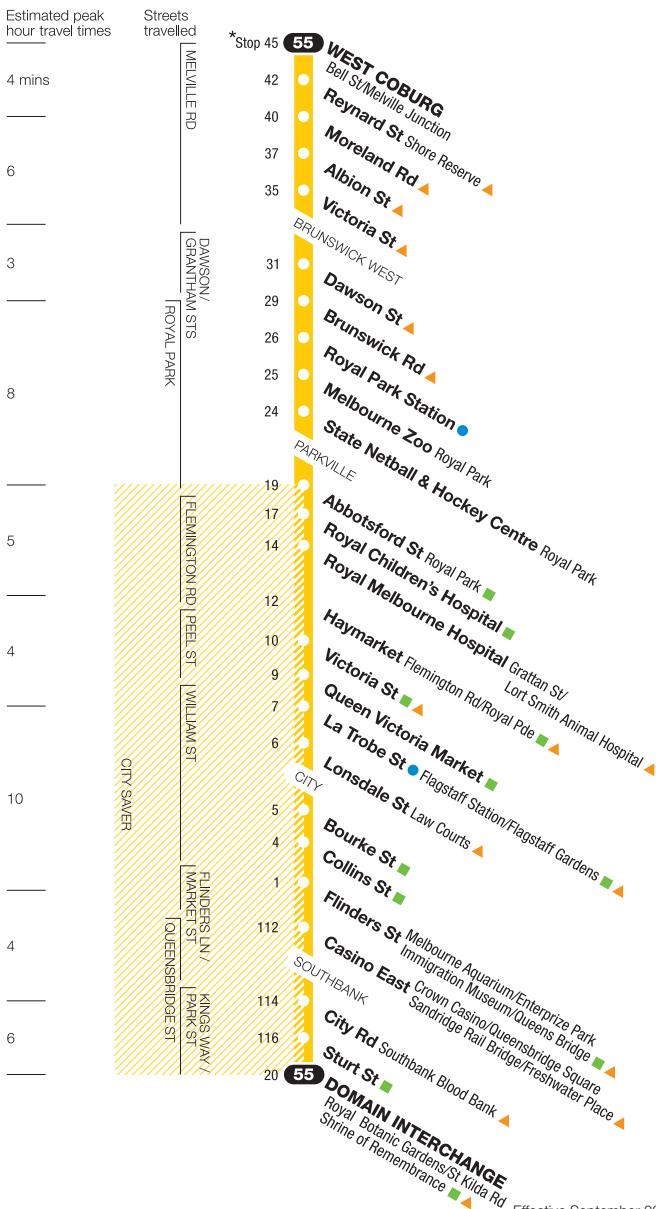

West Coburg – Domain Interchange

Route 55 via Brunswick West > Parkville > City > Southbank

Effective September 2006

Ticketing Zones

* Not all stops shown

For train, tram and bus information call 131 638 / (TTY) 9619 2727 or visit metlinkmelbourne.com.au