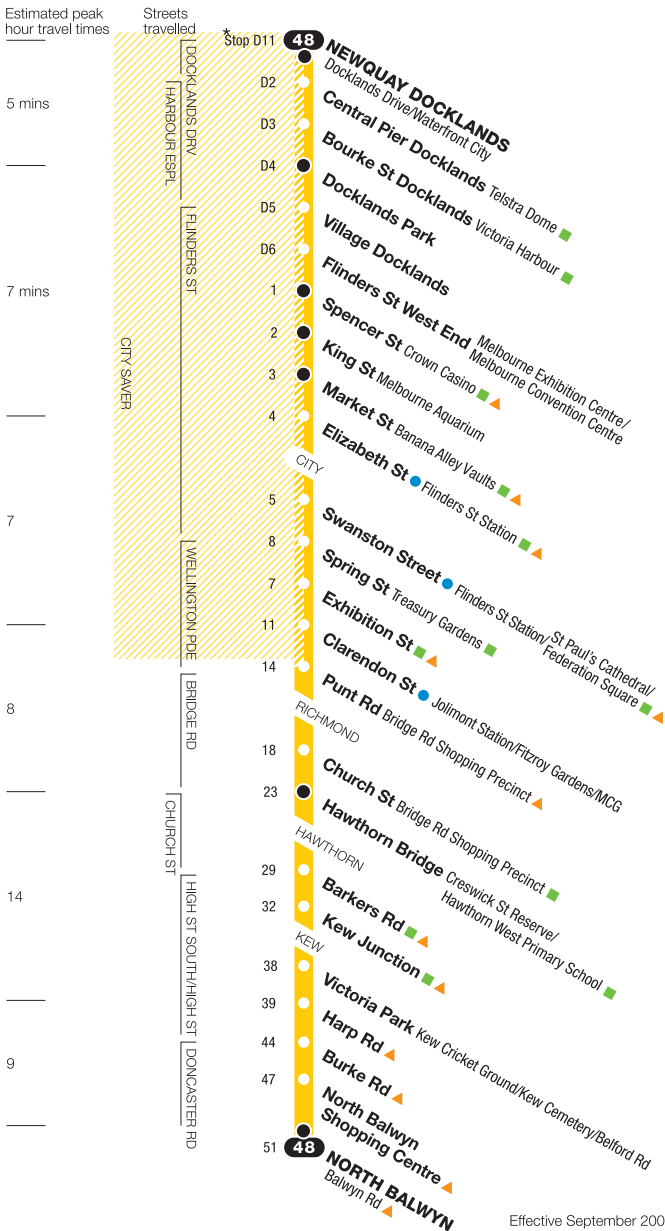

NewQuay Docklands – North Balwyn

Route 48 via City > Richmond > Hawthorn > Kew

Effective September 2006

Ticketing Zones

* Not all stops shown

For train, tram and bus information call 131 638 / (TTY) 9619 2727 or visit metlinkmelbourne.com.au