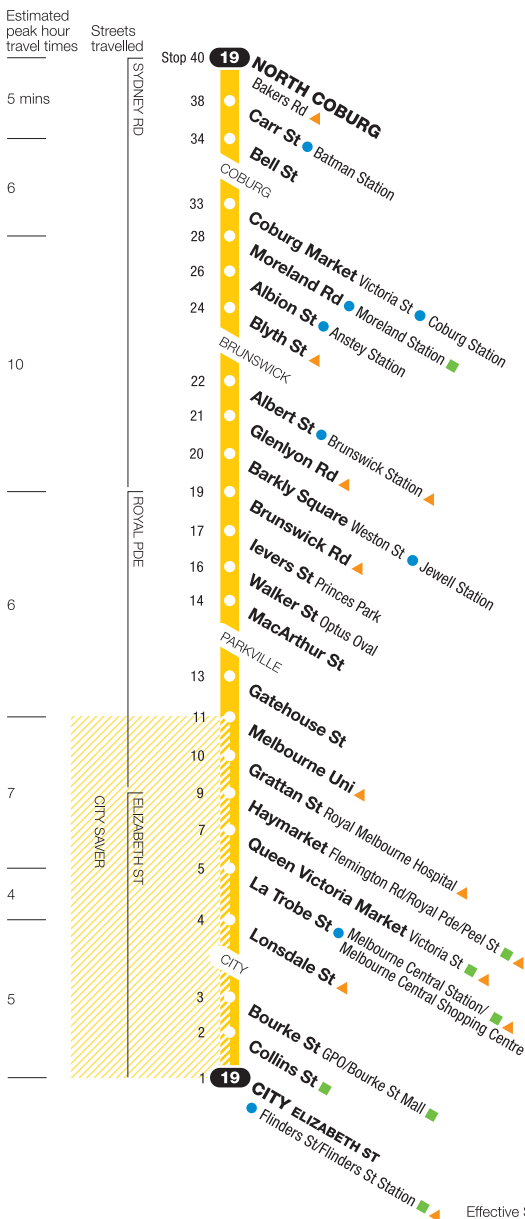

# North Coburg – City Elizabeth St

Route 19 via Coburg > Brunswick > Parkville > City

Effective September 2006

## Ticketing Zones

\* Not all stops shown

For train, tram and bus information call 131 638 / (TTY) 9619 2727 or visit [metlinkmelbourne.com.au](http://metlinkmelbourne.com.au)

Metcard Helpline (TTY) 1800 652 313