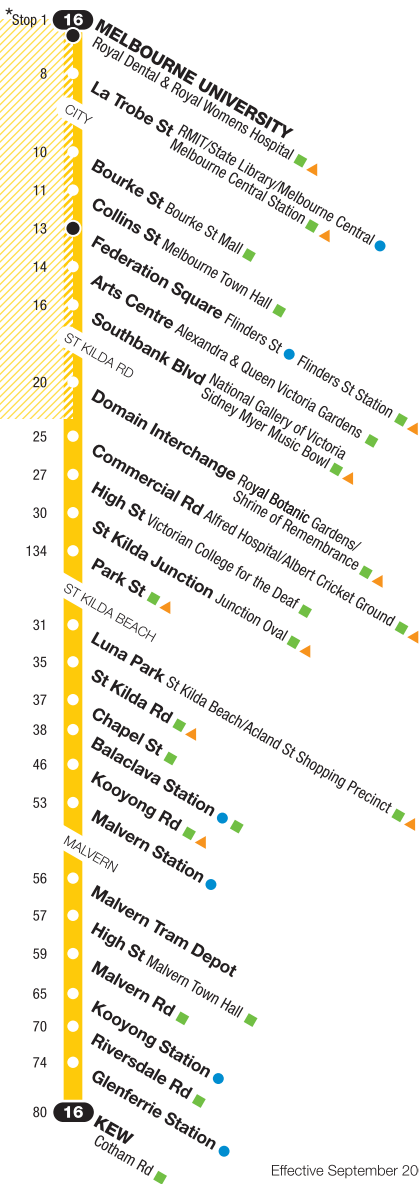

Melbourne University – Kew

Route 16 via City > St Kilda Rd > St Kilda Beach > Malvern

Estimated peak hour travel times

8 mins

8

8

11

9

7

9

11

9

Streets travelled

SWANSTON ST
CITY SAVER
ST KILDA RD
FITZROY ST
THE ESPLANADE
CARLISLE ST
BALACLAVA RD
GLENFERRIE RD

Effective September 2006

Ticketing Zones

* Not all stops shown

For train, tram and bus information call 131 638 / (TTY) 9619 2727 or visit metlinkmelbourne.com.au

Metcard Helpline (TTY) 1800 652 313