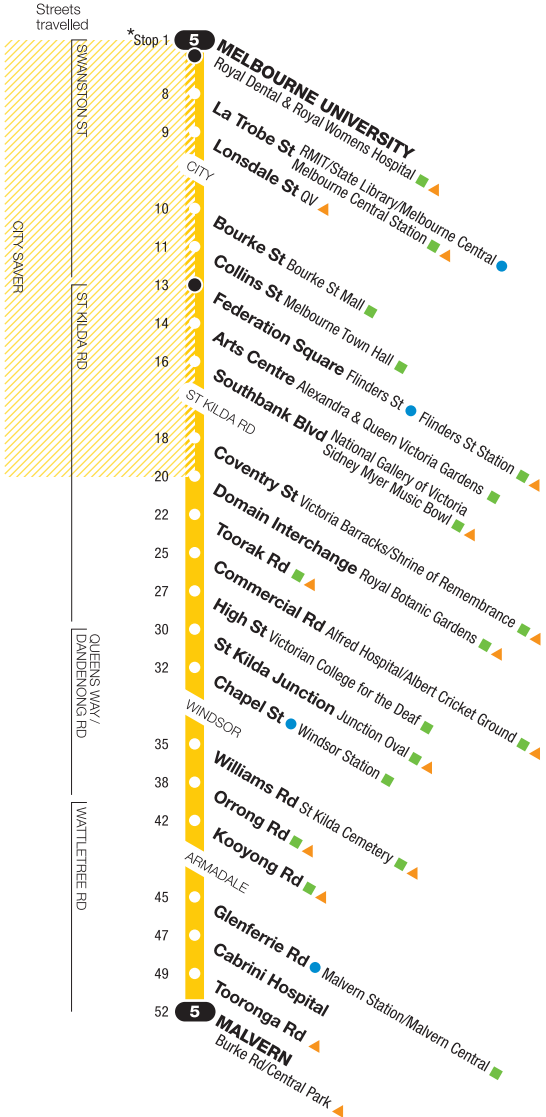

Melbourne University – Malvern

Route 5 via City > St Kilda Rd > Windsor > Armadale

Estimated peak hour travel times

8 mins

9

7

9

7

11

Effective September 2006

Ticketing Zones

* Not all stops shown

For train, tram and bus information call 131 638 / (TTY) 9619 2727 or visit metlinkmelbourne.com.au

Metcard Helpline (TTY) 1800 652 313