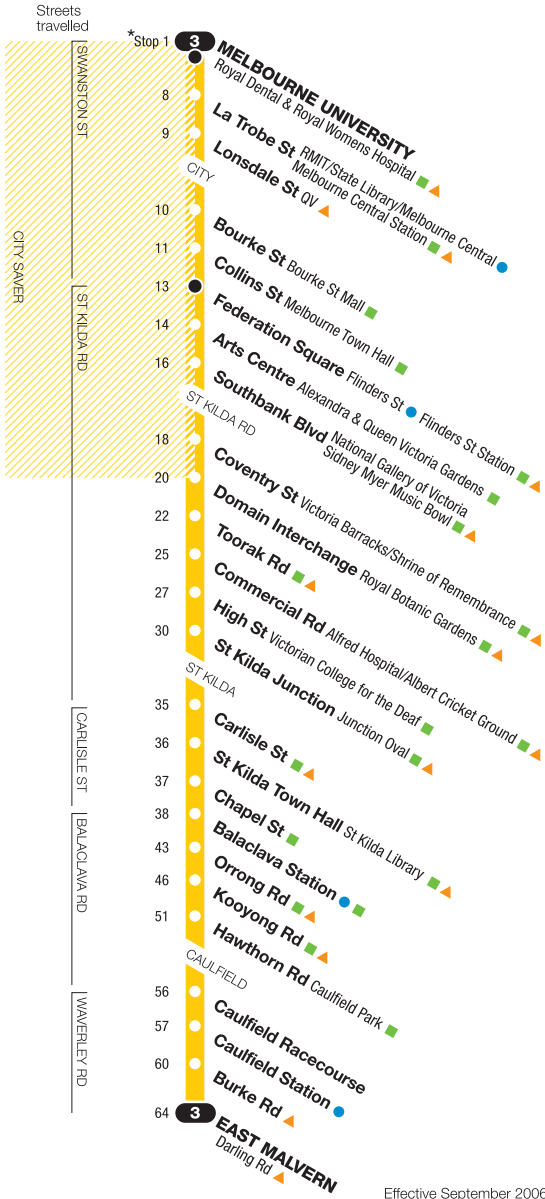

Melbourne University – East Malvern

Route 3 via City > St Kilda Rd > St Kilda > Caulfield

Estimated peak hour travel times

Effective September 2006

* Not all stops shown
For train, tram and bus information call 131 638 / (TTY) 9619 2727 or visit metlinkmelbourne.com.au
Metcard Helpline (TTY) 1800 652 313