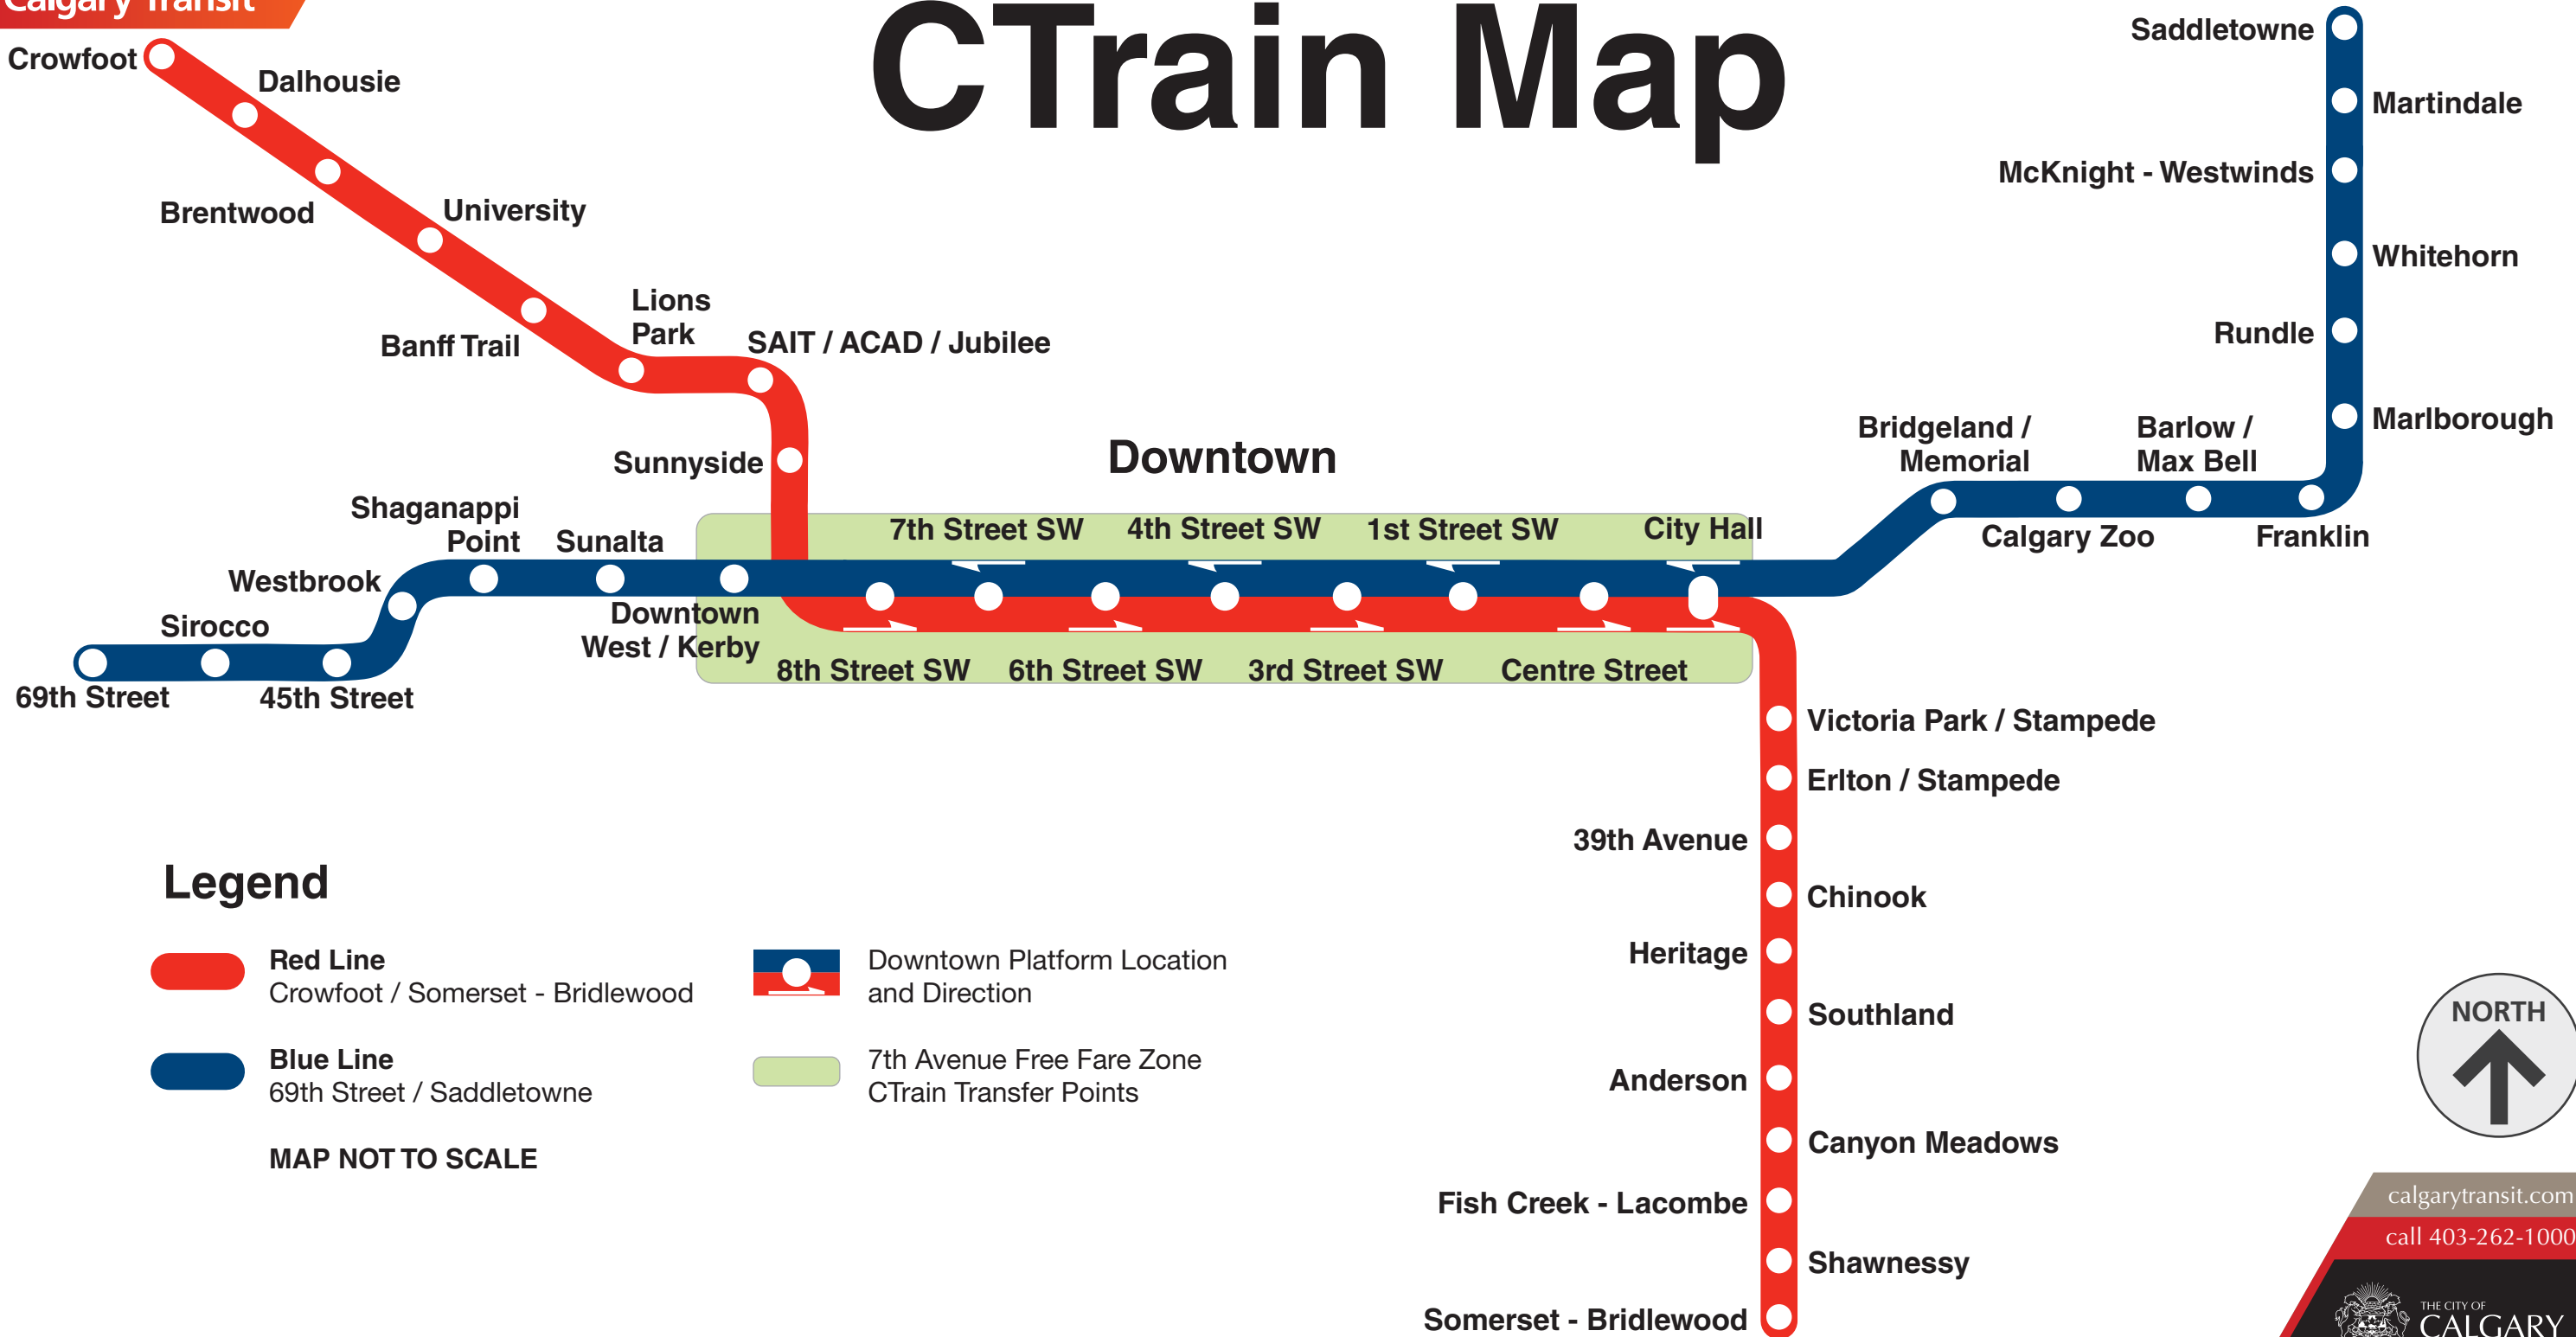

CTrain Map

Legend

Red Line
Crowfoot / Somerset - Bridlewood

Blue Line
69th Street / Saddletowne

Downtown Platform Location and Direction

7th Avenue Free Fare Zone CTrain Transfer Points

MAP NOT TO SCALE

NORTH